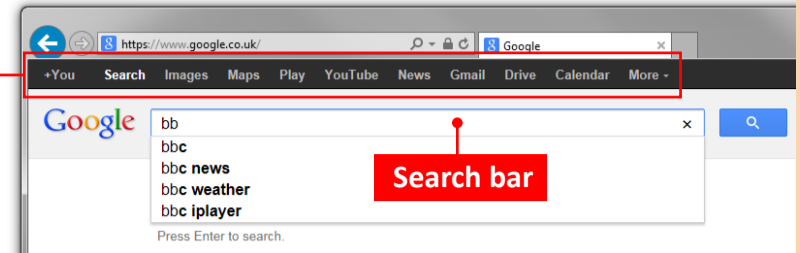

Instant Search

With “Instant Search” Google predicts what you are going to type and shows you in the search bar. Seeing results as you type helps you formulate a better search term by providing instant feedback. **Arrow down** to the one you want and press **Enter** to see the results!

Google products bar

Google products bar

This sits above the search bar. Each area is a different Google product. Just try it out!

Do a search on a famous person, place or thing and see what you get using ‘Images’, ‘Maps’, ‘News’, or ‘YouTube’